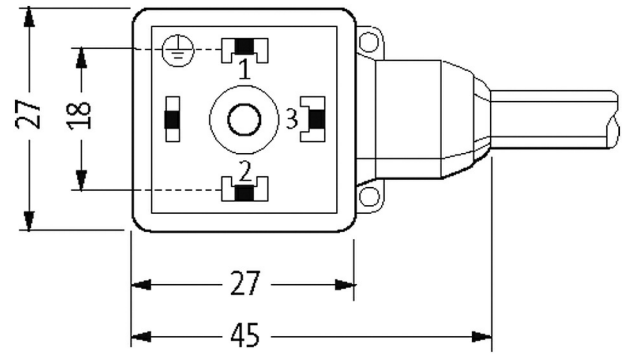

MSUD VALVE PLUG FORM A 18MM

PUR 5X0.75 GRAY, UL/CSA, drag ch 10m

MSUD

Form A (18 mm)

24 V DC $\pm 25\%$

LED (red/green)

for pressure switches

PE opposite cable entry (180°)

Further cable lengths on request.

Plastic housings with good resistance against chemicals and oils.

The resistance to aggressive media should be individually tested for your application. Further details on request.

Illustration

stay connected

Height: 30 mm

Product may differ from Image