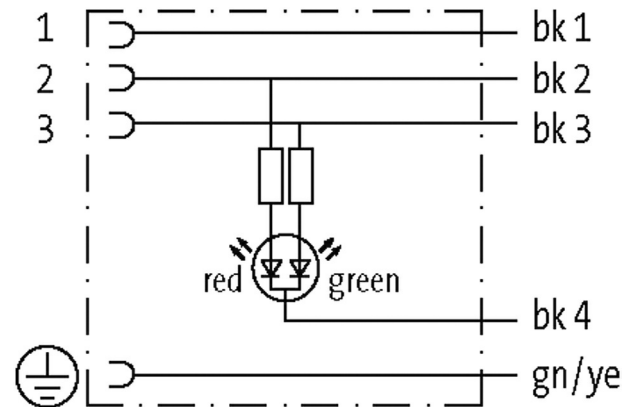

MSUD VALVE PLUG FORM A 18MM

PUR 5X0.75 GRAY, UL/CSA, drag ch 10m

MSUD

Form A (18 mm)

24 V DC $\pm 25\%$

LED (red/green)

for pressure switches

PE opposite cable entry (180°)

Further cable lengths on request.

Plastic housings with good resistance against chemicals and oils.

The resistance to aggressive media should be individually tested for your application. Further details on request.

Illustration

stay connected

Height: 30 mm

Product may differ from Image